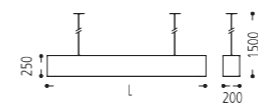

LED 60 W

34.753.15 A 940 B 150

LED 85 W

34.754.15 A 1.140 B 150

LED 120 W

15 3,000 K SNT

33.568.15-4259 L 1.000

65 39 W