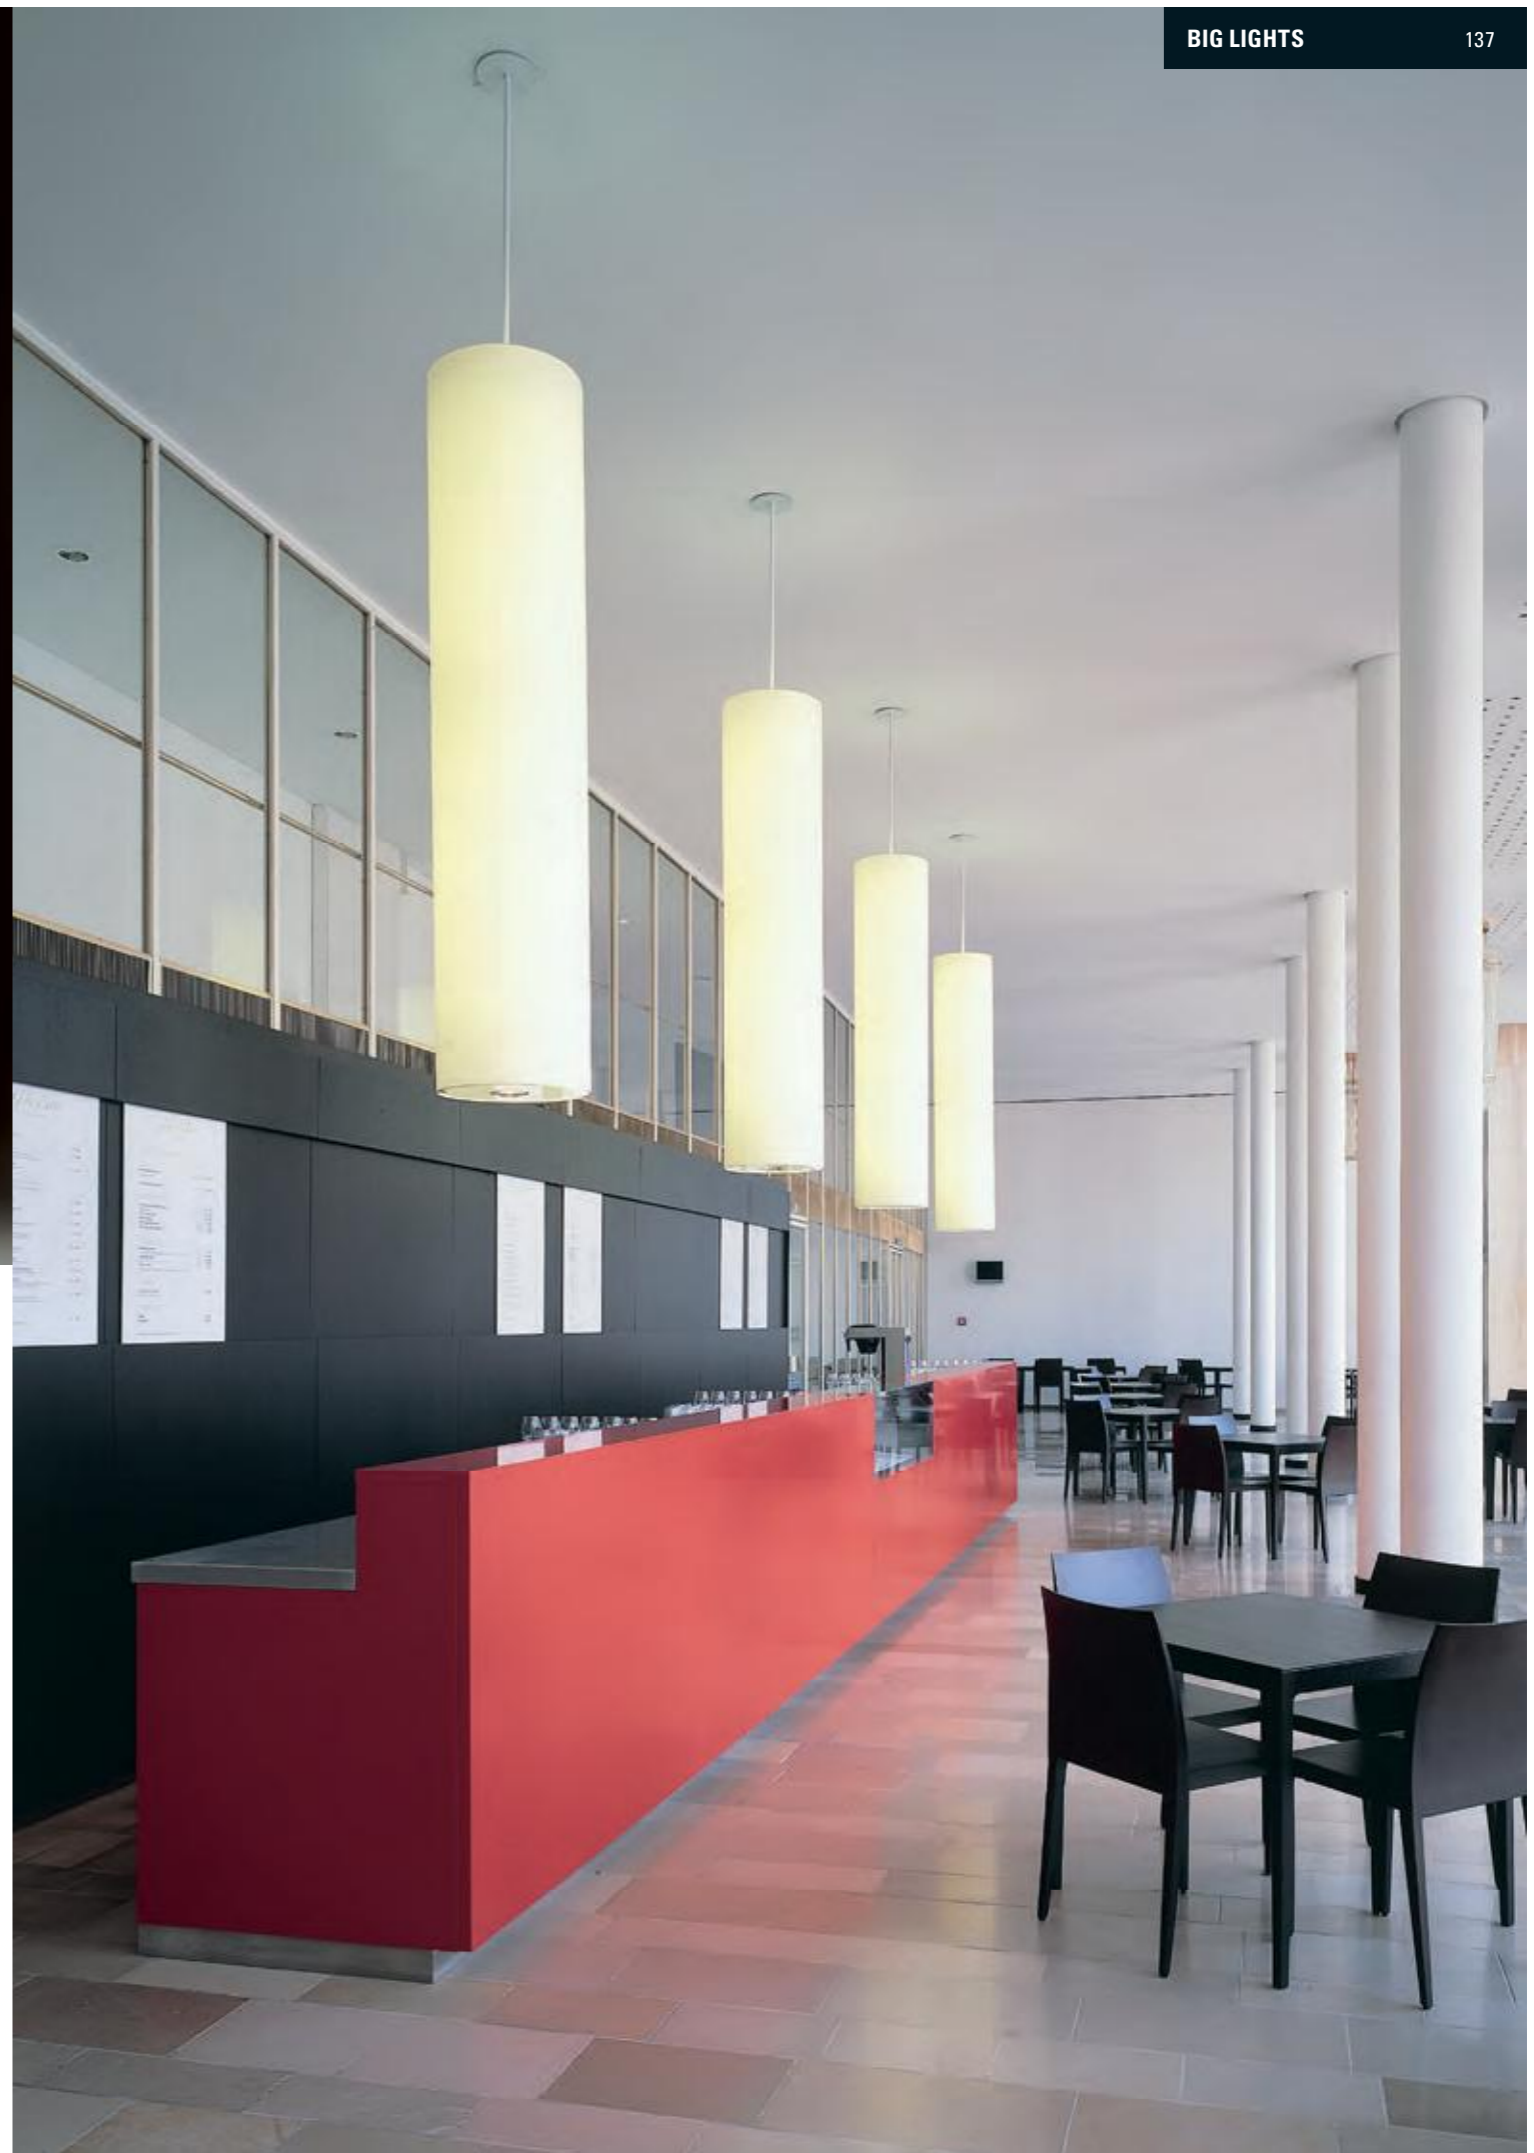

EVG

33.703.15-4233

LED 32 W

3,000 K

SNT

15

Schirm / shade / ABJ

135