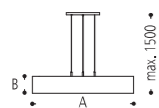

Schirm / shade / ABJ

135

<b>33.751.15-3810</b>	A 550 B 120	<b>33.753.15-3812</b>	A 940 B 150
LED 35 W		LED 85 W	
<b>33.752.15-3811</b>	A 740 B 150	<b>33.754.15-3813</b>	A 1.140 B 150
LED 60 W		LED 120 W	