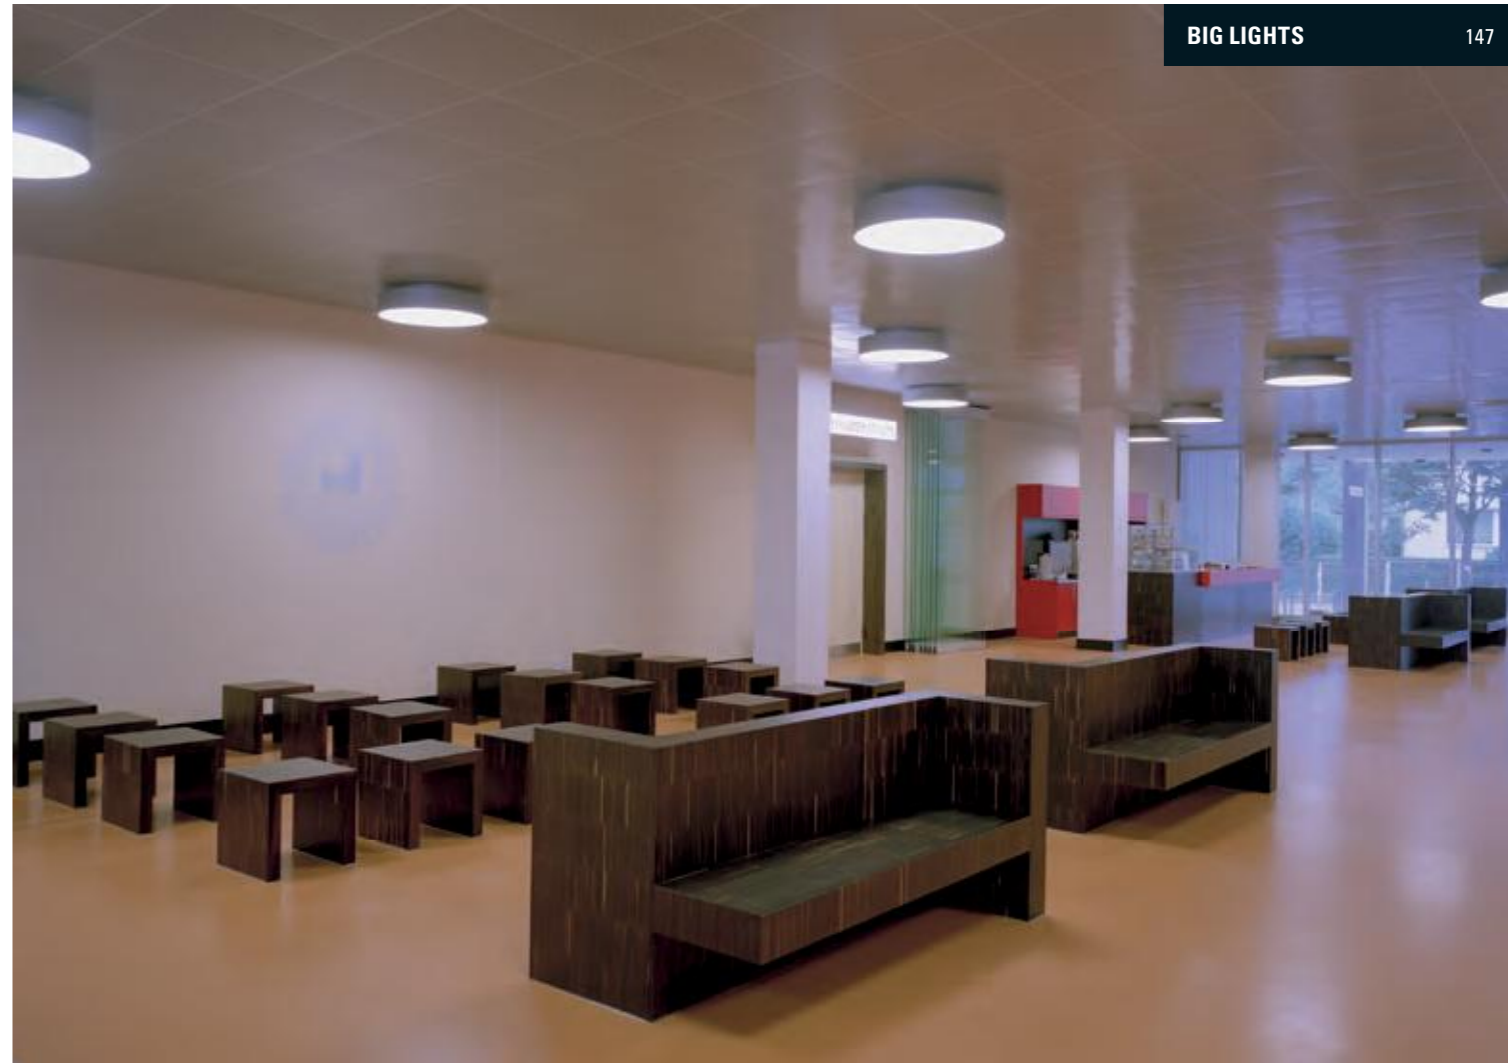

83.751.15 A 550 B 120

LED 35 W

83.752.15 A 740 B 150

LED 60 W

83.753.15 A 940 B 150

LED 85 W

83.756.15 A 1.140 B 150

LED 120 W

34.751.15 A 550 B 120

LED 35 W

34.759.15 A 740 B 150

LED 60 W

34.753.15 A 940 B 150

LED 85 W

34.754.15 A 1.140 B 150

LED 120 W

15 3,000 K SNT