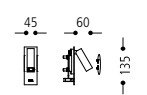

64.172...*