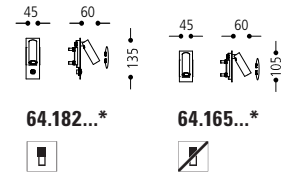

33 LED 3 W 2.700 K SNT extra

LED 1 W 3.000 K SNT extra

*Farbe / finish / couleur

-
-
-
-
-
-

64.164...*

64.163...*

64.176...*

64.177...*