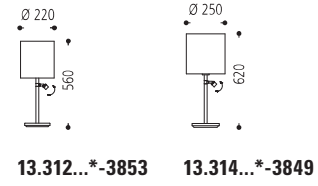

63.319...*-3858

E27 + LED 1 W 3,000 K SNT

*Farbe / finish / couleur

19 30

Schirm / shade / ABJ

135

13.312...*-3853 13.314...*-3849

+ LED 1 W 3,000 K SNT