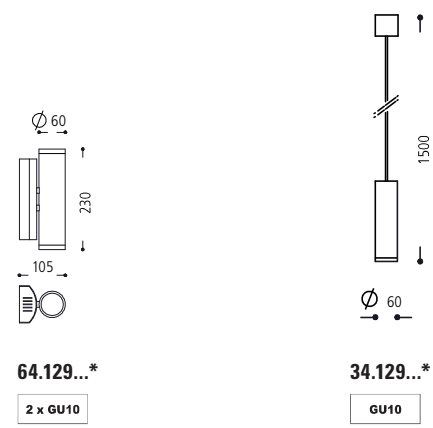

710

83.342.54

83.343.54

83.344.54

54 LED 25 W 3,000 K SNT

Schirm / shade / ABJ

200

64.129...*