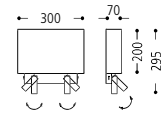

63.706.30-2025

LED 9 W + 2 x LED 1 W

30 3,000 K SNT

Schirm / shade / ABJ

135