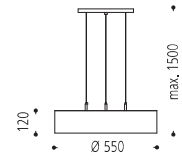

13.311.15-3641

13.313.15-3642

23.311.15-3644

15 E27

Schirm / shade / ABJ

131

33.751.15-3810

LED 35 W 3.000 K SNT