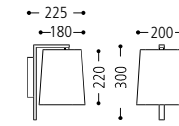

63.155.69-4311