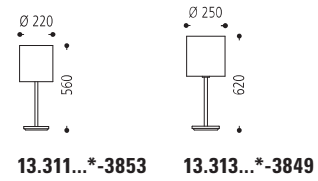

13.311...*-3853 13.313...*-3849

E27

*Farbe / finish / couleur

19 30

Schirm / shade / ABJ

135