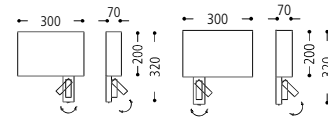

63.704.30-2026 63.705.30-2027

LED 9 W + LED 1 W