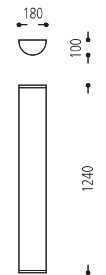

710

83.342.54

83.343.54

83.344.54

54 LED 25 W 3,000 K SNT

Schirm / shade / ABJ

200

64.129...*