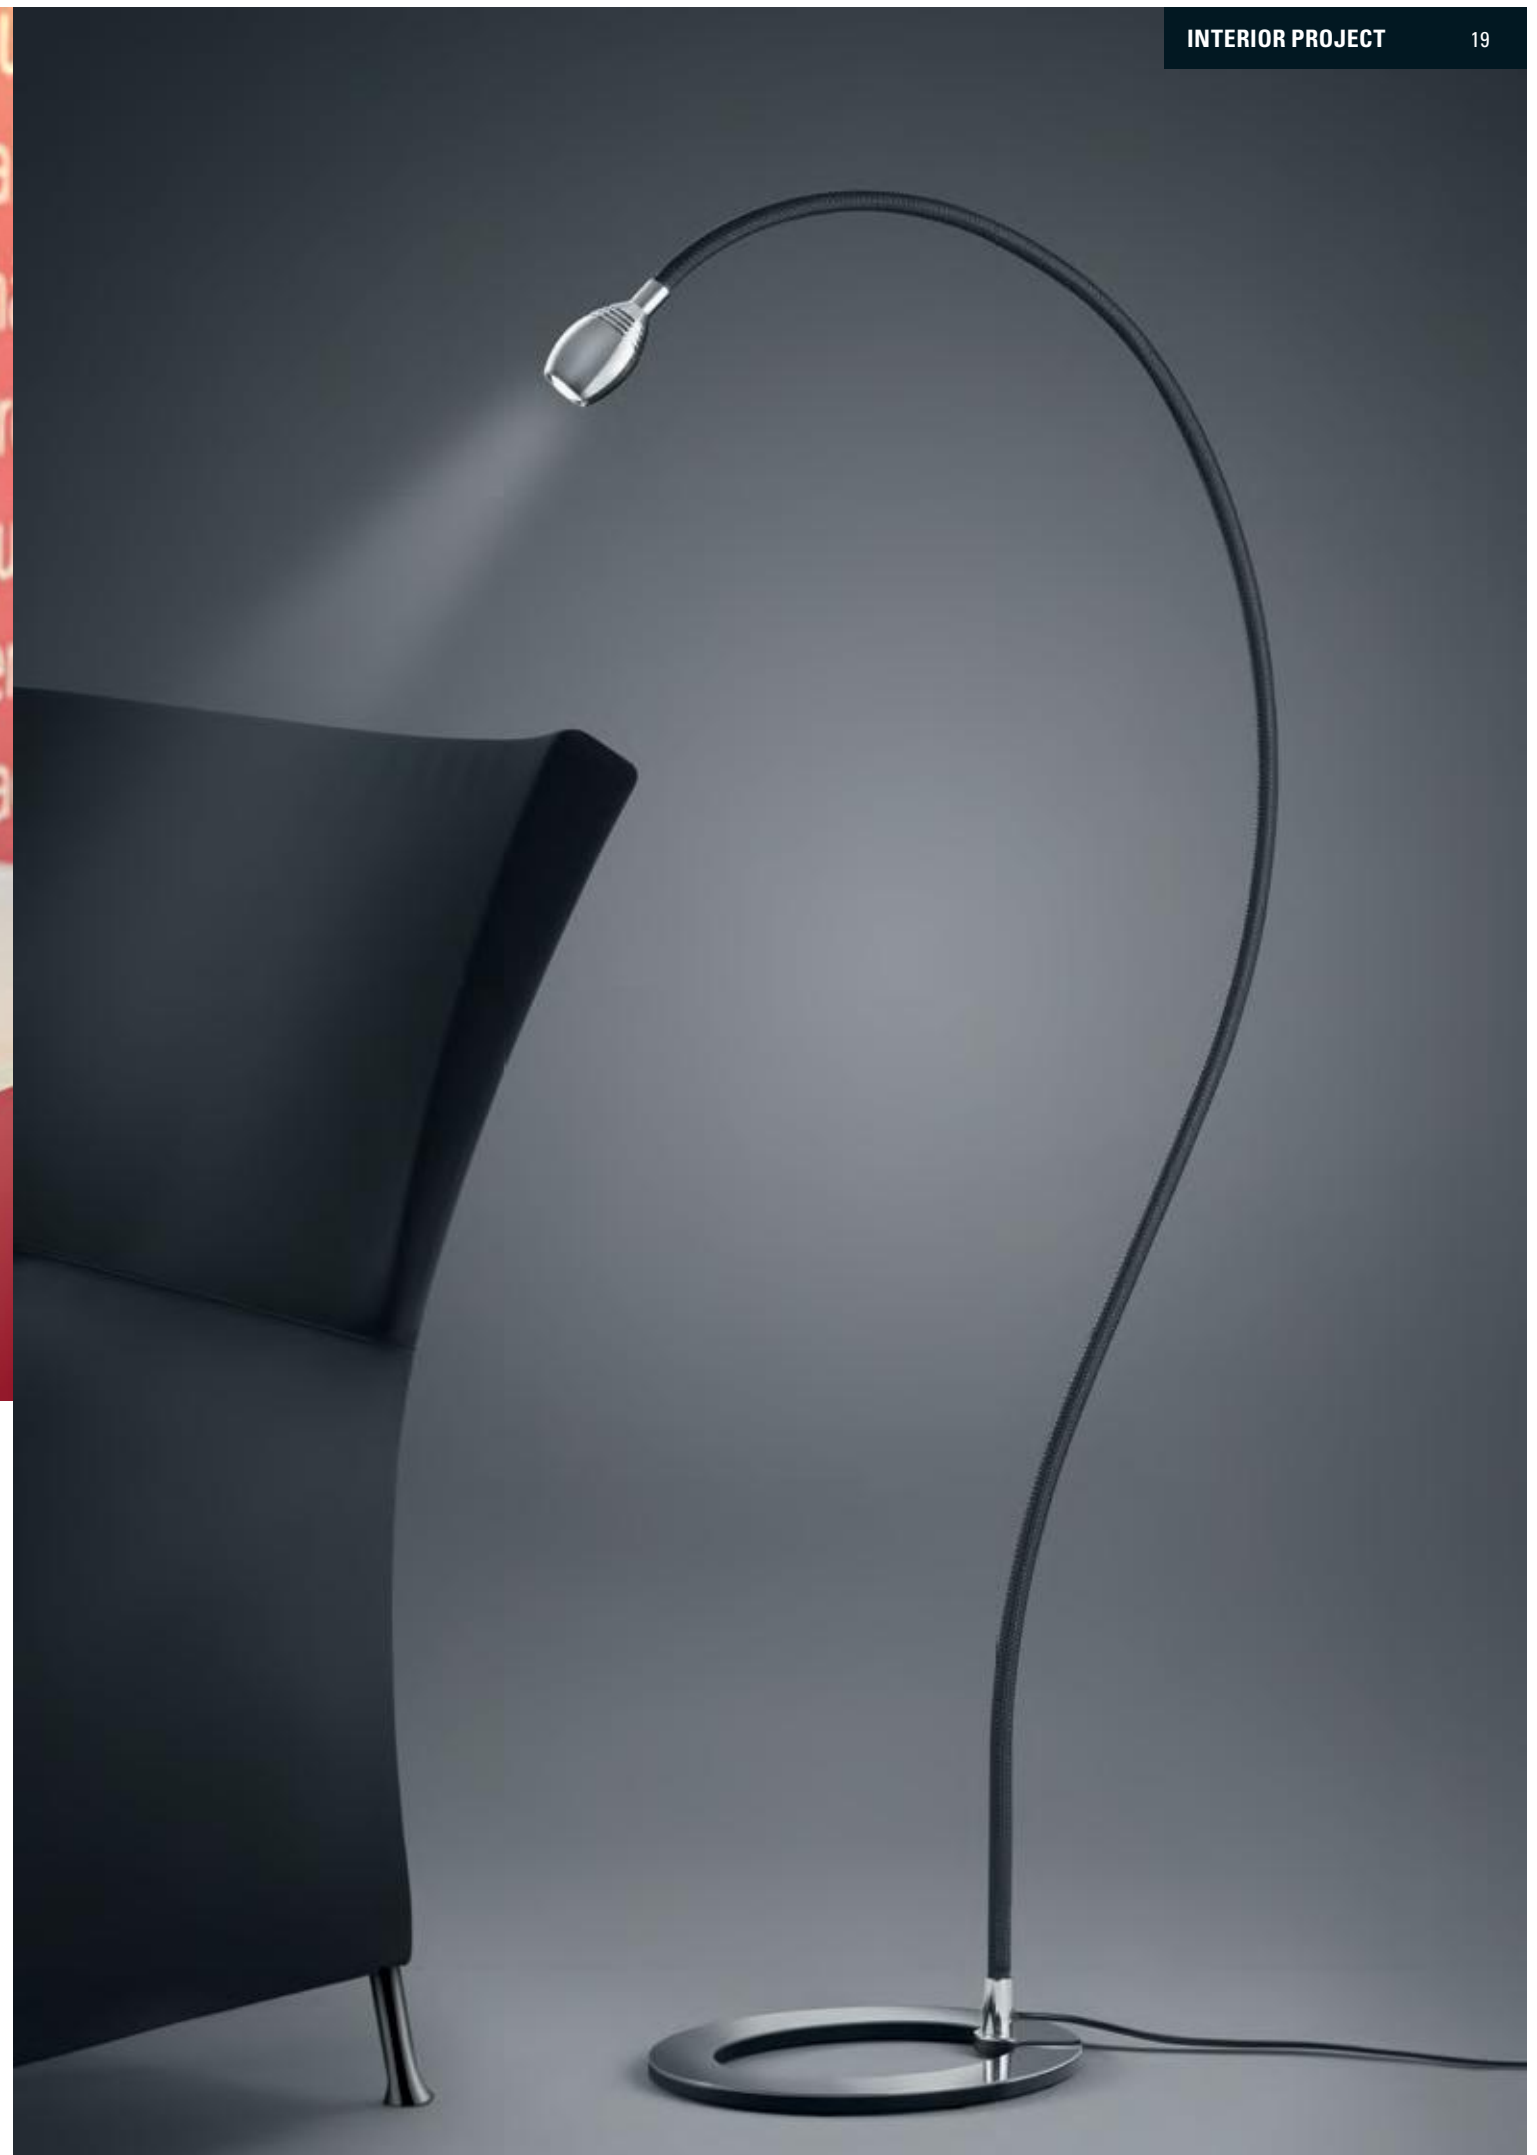

24.345...*

LED 4 W	3,000 K	SNT

*Farbe / finish / couleur

37	64	65	67	69