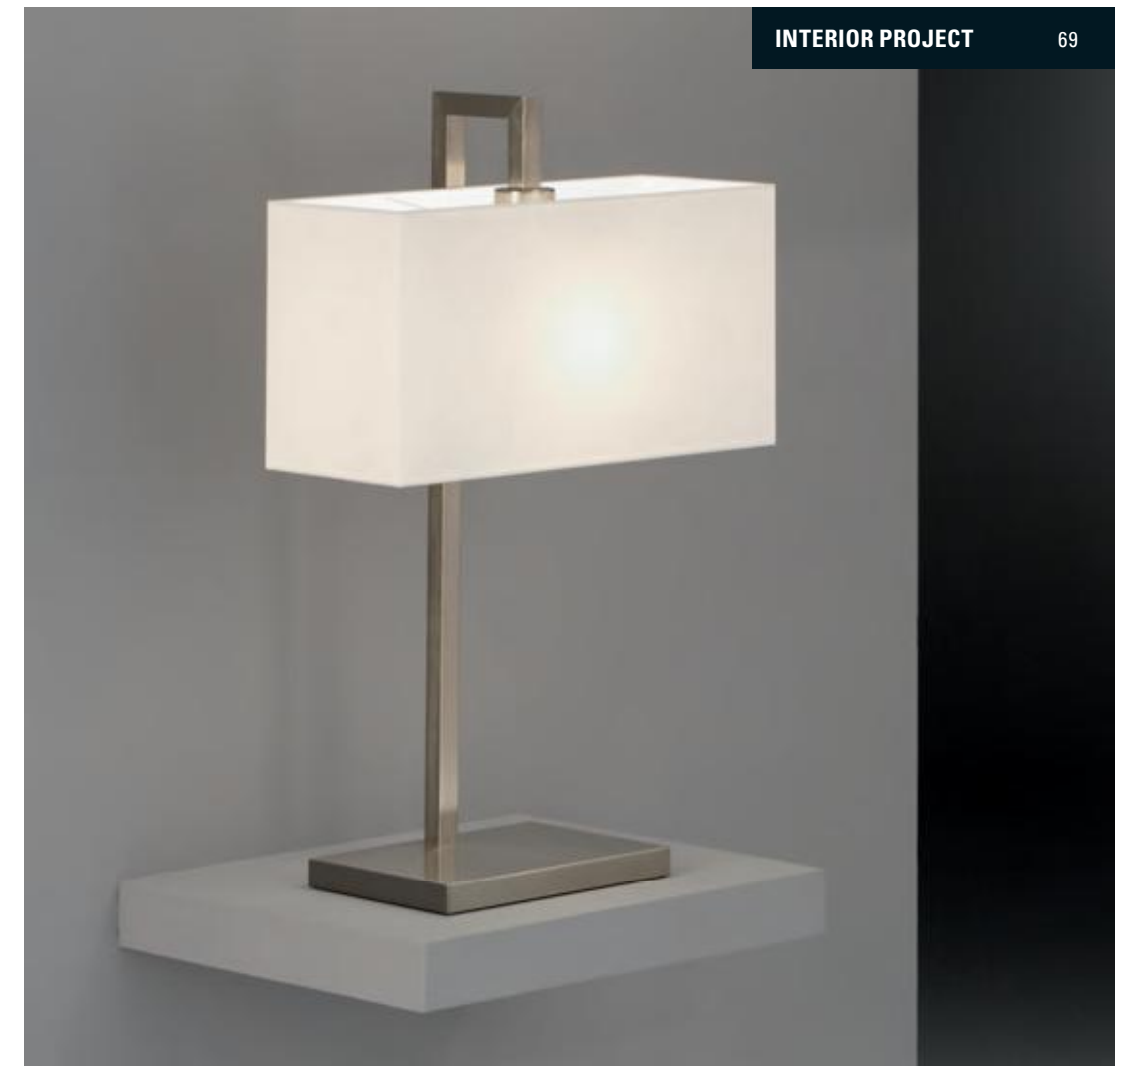

300 x 130 180
250
63.150.33-3845

360 x 160
650
13.153.33-3847

13.152.33-3847
+ LED 1 W 3,000 K SNT

360 x 160
650
13.152.33-3847

13.152.33-3847

450 x 250
1600
23.153.33-3848

23.153.33-3848
+ LED 1 W 3,000 K SNT

450 x 250
1600
23.152.33-3848

23.152.33-3848

33 E27

Schirm / shade / ABJ

135

300 x 130 175
600
13.150.33-3845

13.150.33-3845

33 E27

Schirm / shade / ABJ

135