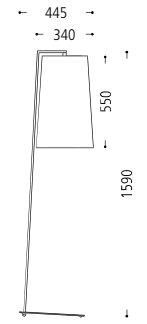

23.703.69-4229

83.703.69-4229

69 LED 6 W 3,000 K

Schirm / shade / ABJ

69 LED 15 W 3,000 K SNT

Schirm / shade / ABJ

23.155.69-4310

13.155.69-4311