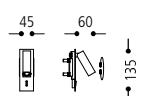

33 LED 3 W 2.700 K SNT extra

LED 1 W 3.000 K SNT extra

*Farbe / finish / couleur

-
-
-
-
-
-

64.164...*

64.163...*

64.176...*

64.177...*