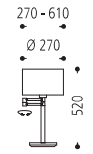

63.319...*-3858

E27 + LED 1 W 3,000 K SNT

*Farbe / finish / couleur

19 30

Schirm / shade / ABJ

135

13.312...*-3853 13.314...*-3849

+ LED 1 W 3,000 K SNT