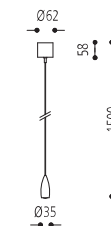

34.284...*

LED 4 W 3,000 K

SNT

*Farbe / finish / couleur

14 15 54