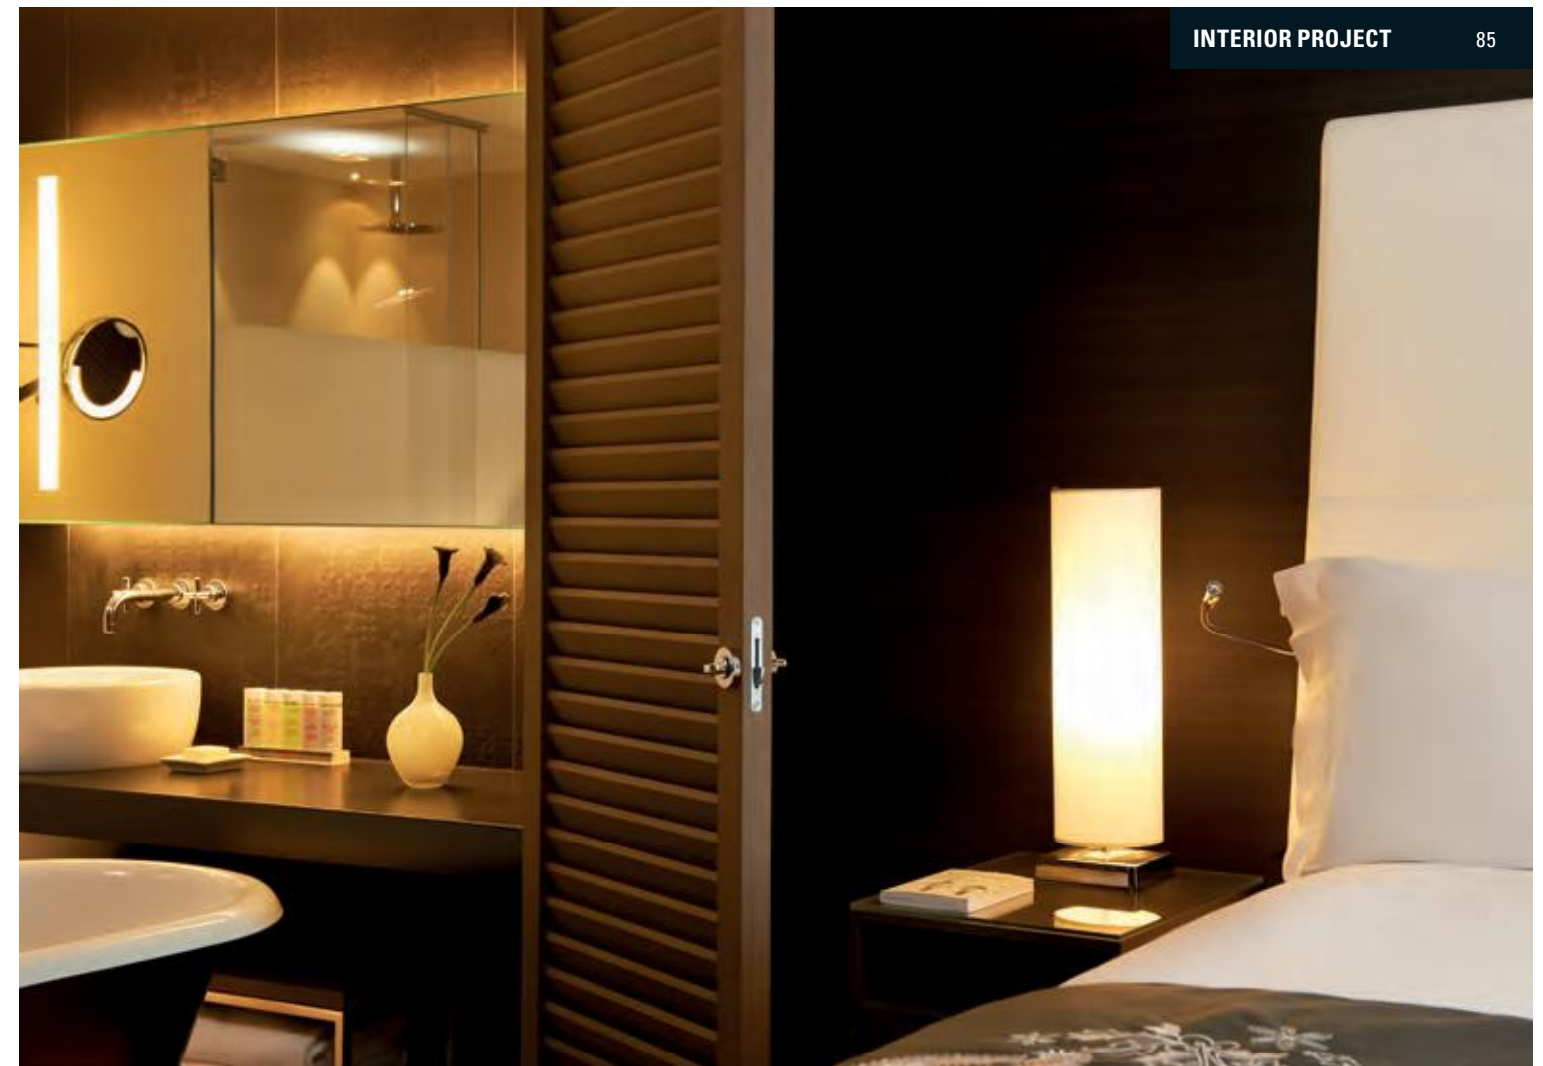

33.751.15-3810

LED 35 W 3.000 K SNT

15

Schirm / shade / ABJ

140

33.208.15-3690

15 E27

Schirm / shade / ABJ

140 135

Schirmmaterial: Leinenstruktur 140 (außen), Chintz naturweiß 135 (innen) /
shade: linen-structure 140 (outside), chintz off white 135 (inside) /
ABJ: toile-structure 140 (dehors), chintz blanc 135 (à l'intérieur)

13.208.15-3687

23.208.15-3688