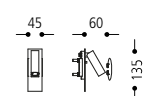

33 LED 3 W 2.700 K SNT extra

LED 1 W 3.000 K SNT extra

*Farbe / finish / couleur

-
-
-
-
-
-

64.164...*

64.163...*

64.176...*

64.177...*