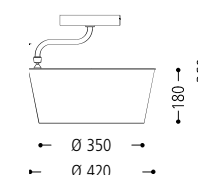

83.703.69-4229

69 LED 6 W 3,000 K

Schirm / shade / ABJ

69 LED 15 W 3,000 K SNT

Schirm / shade / ABJ