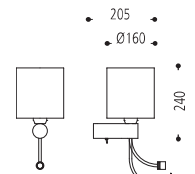

63.321.30-4131

63.322.30-4131

30

63.148.19-4038

63.147.19-4038

19

E27 + LED 1 W 3,000 K SNT

Schirm / shade / ABJ