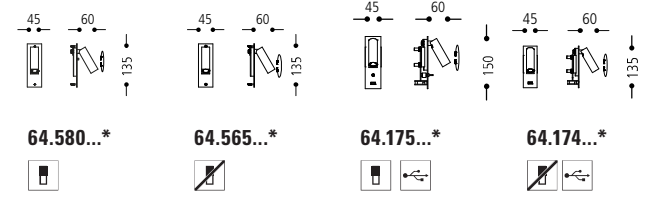

33 LED 3 W 2.700 K SNT extra

LED 1 W 3.000 K SNT extra

*Farbe / finish / couleur

-
-
-
-
-
-

64.164...*

64.163...*

64.176...*

64.177...*