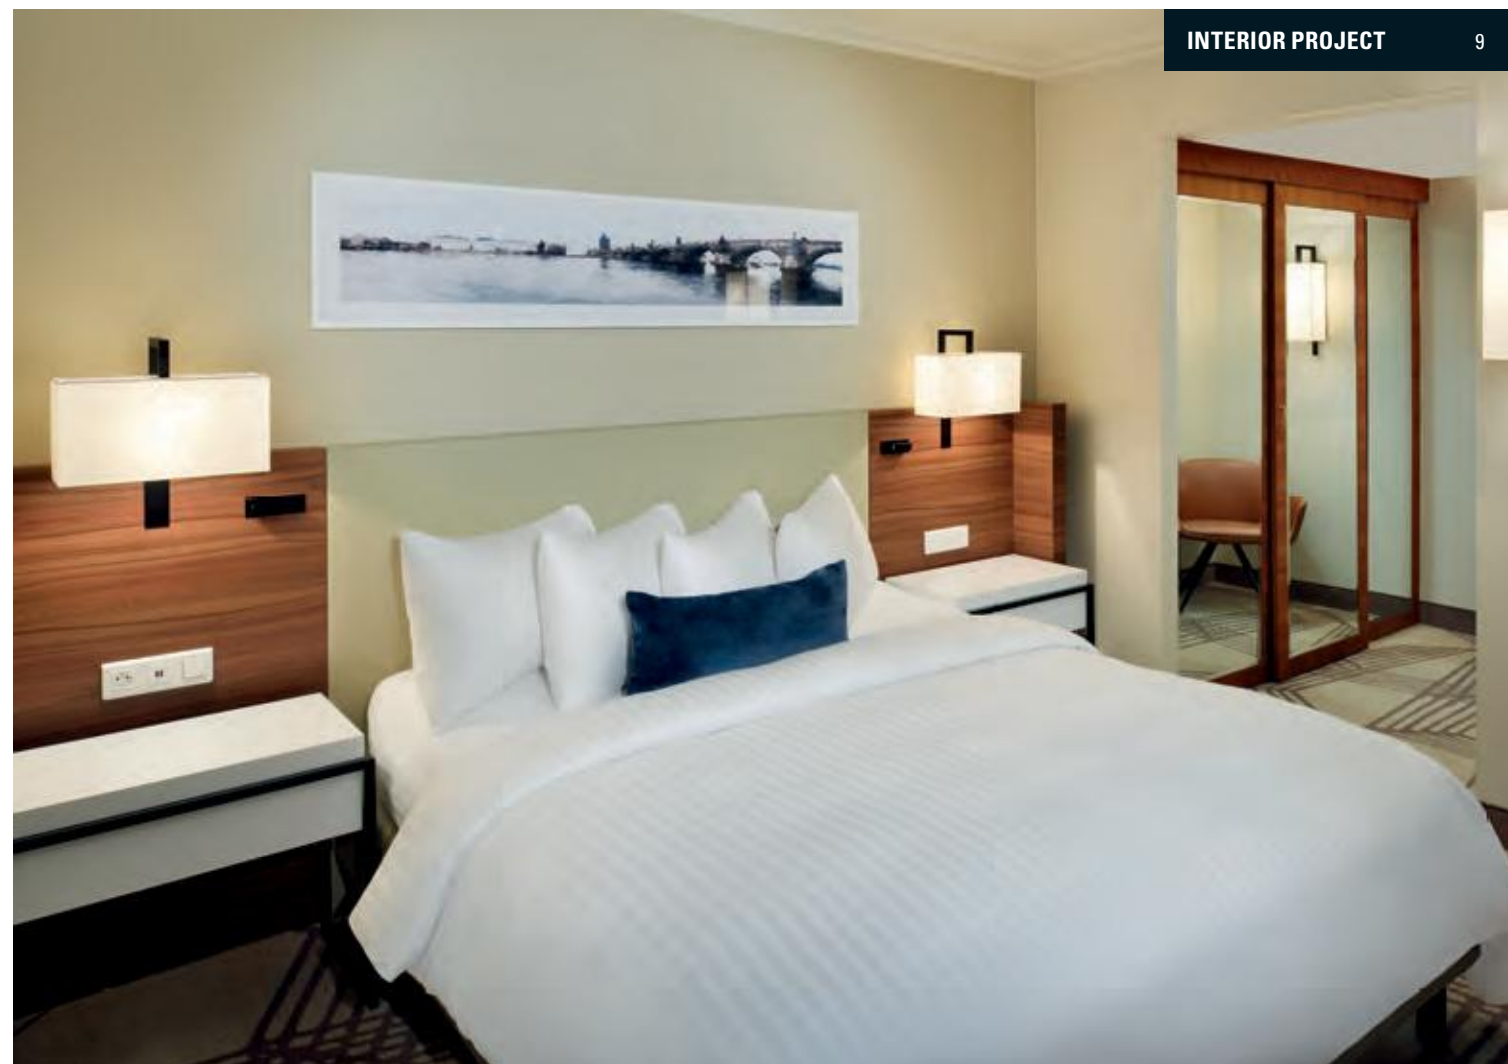

64.172...*

64.173...*

LED 1 W 3,000 K SNT extern

*Farbe / finish / couleur