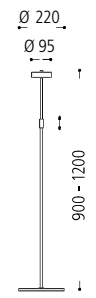

24.108.69

69 LED 6 W SNT

01 GU10