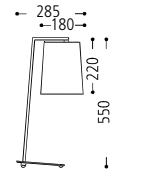

23.703.69-4229

83.703.69-4229

69 LED 6 W 3,000 K

Schirm / shade / ABJ

69 LED 15 W 3,000 K SNT

Schirm / shade / ABJ

23.155.69-4310

13.155.69-4311