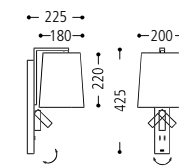

63.156.69-4311

+ LED 1 W 3,000 K SNT

69 E27

Schirm / shade / ABJ

144