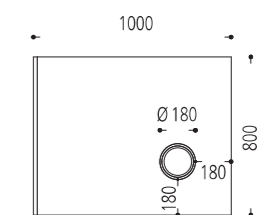

65.725.00

LED 10 W 3,000 K SNT IP44