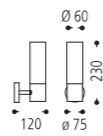

65.317.14

Farbe / finish / couleur